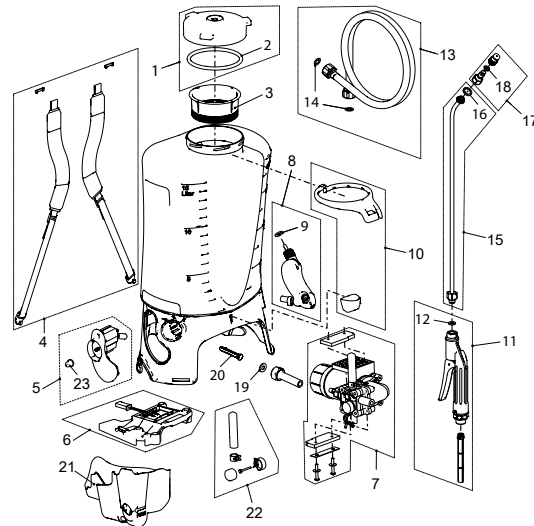

REC 15 ABZ

Performance characteristic

- 0.5 – 6 bar
 - 9 h / 200 litres*
 - Li-Ion 18 V / 3 Ah
 - Battery  < 1 h
- * approx. 2 bar / 0.6 l / min

REC 15 ABZ, backpack sprayer (15 litres) (battery Li-Ion 18 V), incl. battery charger (230 V)	11925001	210186
REC 15 ABZ, backpack sprayer (15 litres) (battery Li-Ion 18 V), without battery charger	11928201	210247
Accessories (Pictures see page 66 ff)		
Quick-charger 220-240 V / 50-60 Hz	11922301	210216
Charger 110-125 V / 50-60 Hz	11923601	210582
Vario Gun, stepless variable one-hand operation from mist to jet	11558501	100821
Floodjet nozzle 1.6 mm, blue (Herbicide nozzle)	10501803-SB	100241
XL 8 S Telescopic lance 7 m / working height 8 m (Spray-Version)	11935801	113982
Telescopic tube 0.5 - 1 m, alu. eloxadized, thread G1/4"e on both sides	10985204	030104
Telescopic tube 1 to 2 m, alu. eloxadized, thread G1/4"e on both sides	10985201	100456
Extension tube straight 1 m, brass, thread G1/4"-G1/4"e	10960601	100463
Professional spray hood oval, screw fitting	10501606	100906
Spray hood white, 12.5 cm, screw fitting	11998601	710891
Spray boom, aluminium, screw fitting, for REB / REC	12033001	720845
Duro mist nozzle 1.65 mm for white washing	28502325-SB	100364
Biofilter for the use of home-made spray mixtures	11475701-SB	100593
Stainless steel hand-cart H2	12022601	720623
Gasket set consisting of pos. 2,9,12,14,16,18,19,20	11934101	113876
Gasket set for trigger	11664910	040851
Nr. Spare parts		
1 Lid complete ø137 mm	10397202-SB	151007
3 Filter screen	77009699-SB	151038
4 Carrying belt complete, pair	11923401	113722
5 Electronics complete	11924402	210315
6 Battery fixing complete	11933801	210377
7 Pump and motor complete	11923002	210322
8 Air vessel complete	11933302	210346
10 Spray tube holder	11934001	113951
11 Trigger valve complete	11934701	113784
12 Gasket 11.9x7x1.5; 12 pcs per pack	11642404-SB	040042
13 Hose complete 1.3 m	11929701	710549
15 Spray tube 50 cm, curved, brass	11370704	700311
16 Gasket 17x12.7x2; 10 pcs per pack	11642403	040035
17 Adjustable nozzle 1.7 mm brass	28502597-SB	100777
21 Motor cover complete	11948701	200101
22 Diaphragm and pulsation damper set	11998301	710884
23 Potentiometer knob, minimum order qty. 5 pcs	11922701	720883
Li-ion battery 18 V / 3 Ah	11922101	210230
Quick-charger 220-240 V / 50-60 Hz	11922301	210216